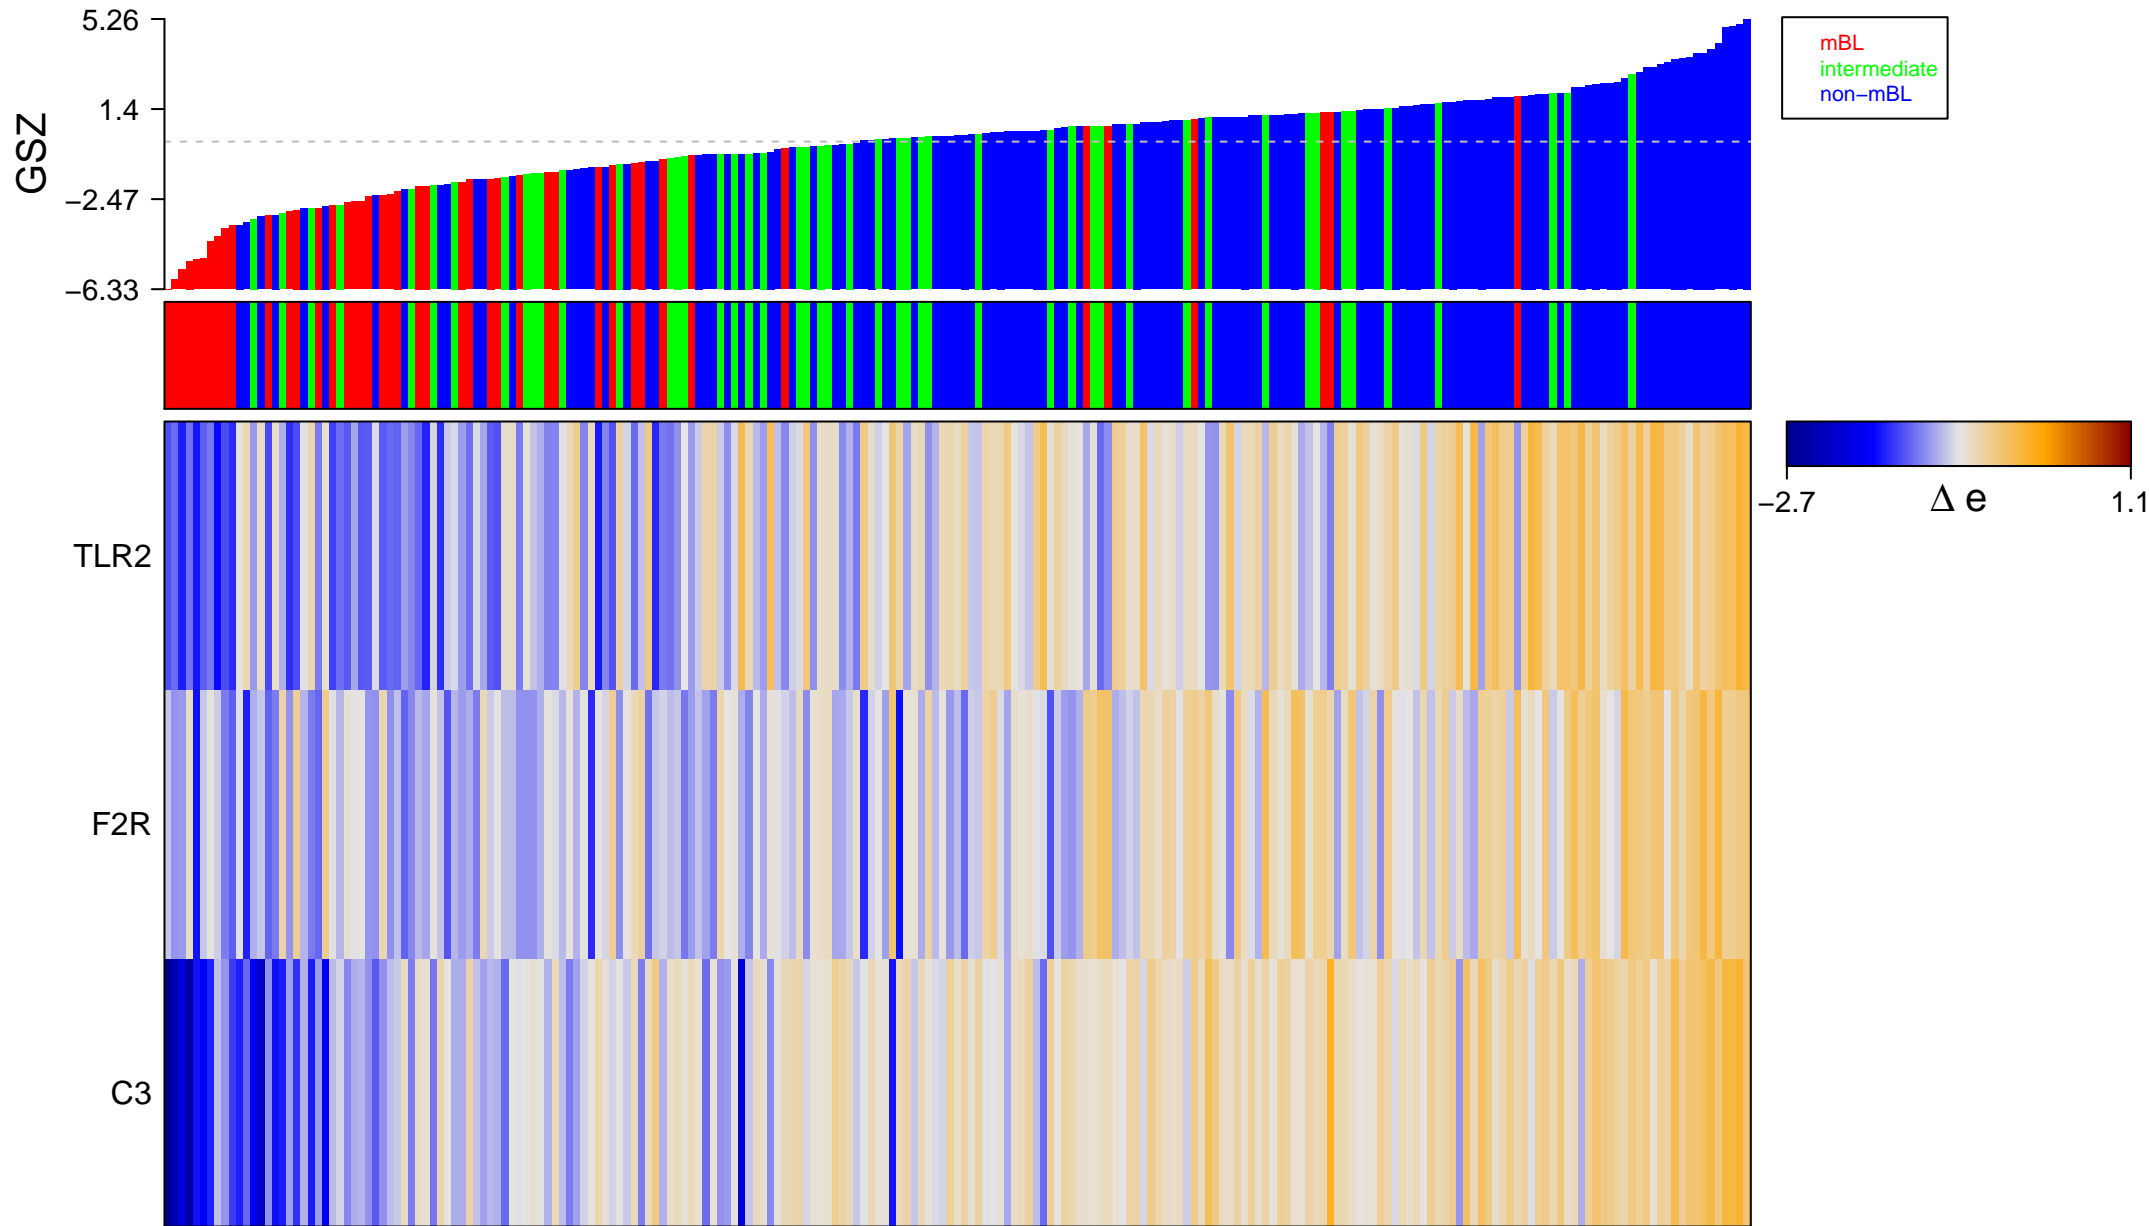

# GROSS\_HIF1A\_TARGETS\_UP

# GROSS\_HIF1A\_TARGETS\_UP

■ on  
■ -  
□ off